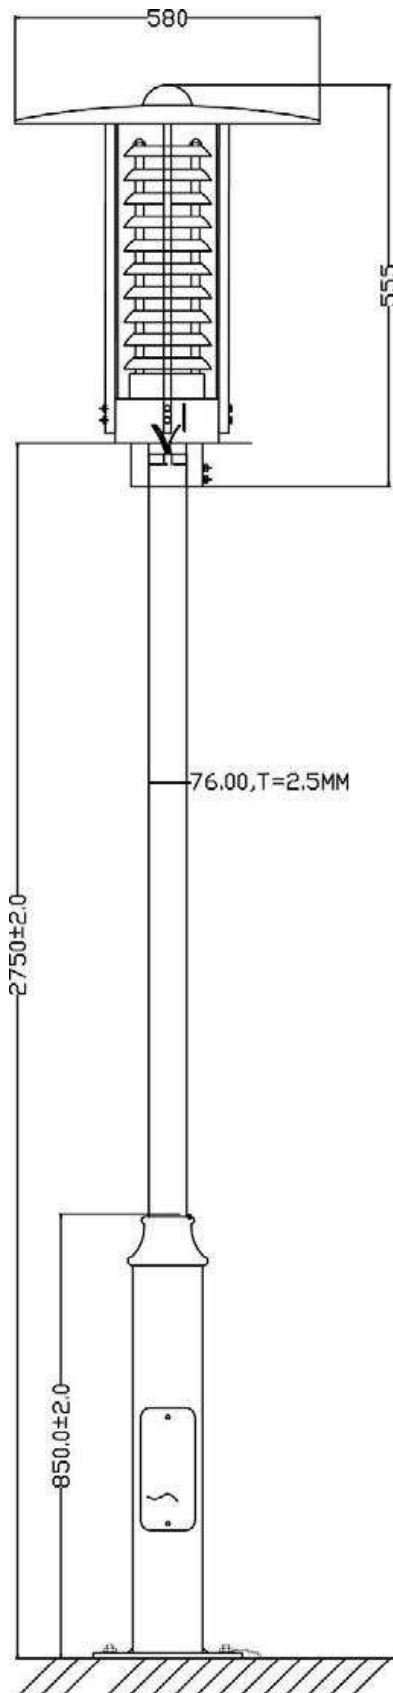

1.1 Example of Product

Model: 360101-0LD-000

1.2 Dimensions and Configurations

Radome	Fiberglass , ϕ 76*1900mm
Standard Color	Silver grey
Light	Light can be on
Configurations	Lamp cap: LD-0001 Dimensions of antenna pole: ϕ 76*1900mm Regular pedestal: ϕ 114*850 with stone bolt
Elevation angle	10° ~20°
Connector Type	With cable
Dimensions:	Overall length: 3305mm. The detailed size is as follow:

1.3 Dimensions of diagram

1.4 Installation Steps

- ① Connect the pedestal with the pole and lock with the screw
- ② Cover with the pedestal lid and lock the with screw
- ③ Connect the yellow wire in the lampshade to yellow grounding wire on the top of pole, the other two are power wires.
- ④ Connect the lampshade to the pole and lock with screw
- ⑤ Install the whole street lamp on the cement floor with M16 stone bolt and then lock with flat washer&nut.
- ⑥ It is suggested that connect the grounding wire to the grounding rod