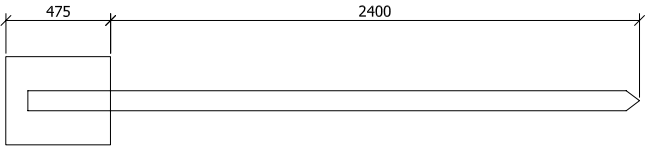

T

D	DRN	KSRF	PRODUCT:	FENCE	DRG.No	STDEN_NP1
C	CHK	TRD.	TITLE:	GA. NORMAL POST		
B	APP	PK				
A	04/02/2010 (ORIGINAL)					
ISSUE			ORIGINAL SCALE	1 : 25	@ A3 - DO NOT SCALE THIS PRINT	THIRD ANGLE PROJECTION U.N.O.