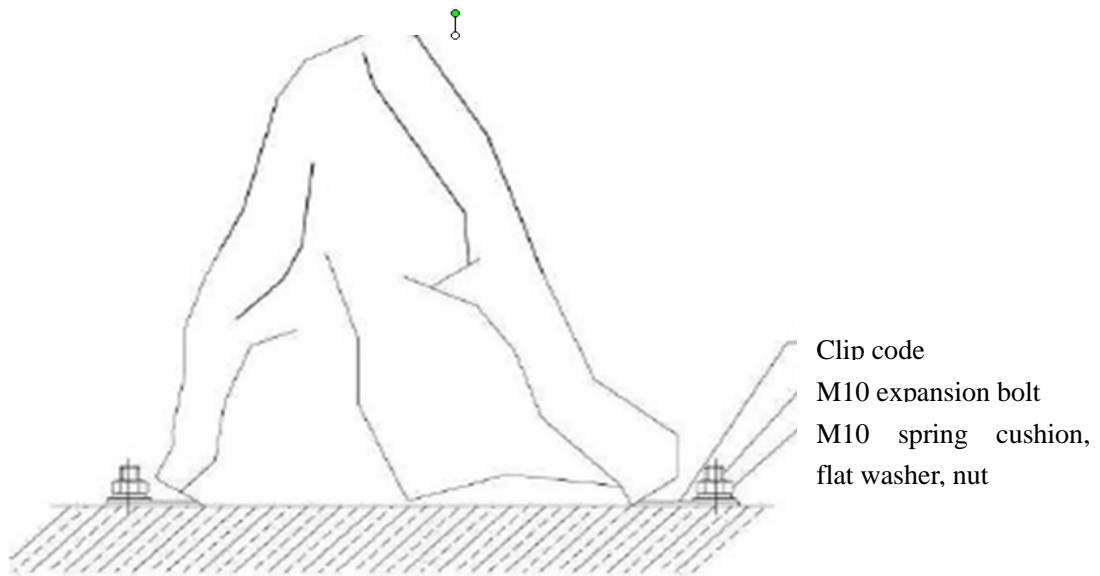

1. Example of Product

Model: 360103-OJS-0001

2. Dimensions and Configurations

Radome	Fiberglass
Color	Imitation stone
Configurations	Mountain decorative antenna and M6 anchor bolt
Radiation Type	Omni-directional
Connector	Cable
Dimensions	Φ560*600mm

3. Installation Steps

Procedure of Installation

- ① Aim at the mould clamps and setscrew
- ② Fasten the nut and setscrew.

Note: the radiation direction is according to the arrowhead.