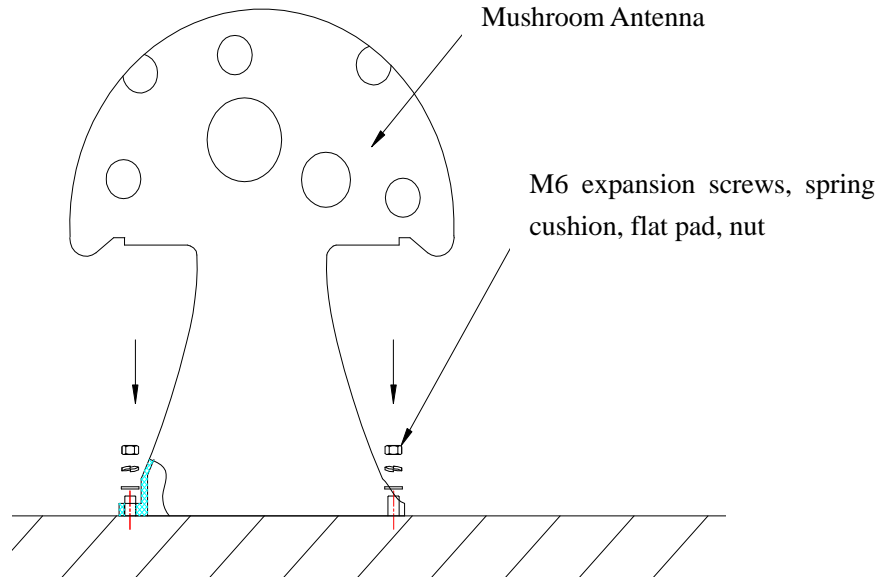

1. Example of Product

Model: 360102-OMG-0001

2. Dimension and Configuration

Radome	Fiberglass
Color	Standard green with white spot. Customized
Configurations	Mushroom decorative antenna and M6 anchor bolt
Radiation Type	Omni-directional
Connector	Cable
Dimensions	$\Phi 350 \times 410 \text{mm}$ the details are in the figure below.

3. Dimensions of diagram

4. Installation Steps

1. Embed M6 anchor bolt in the ground according to the whole site of pedestal of mushroom antenna.
 2. Install M6 nut, flat washer, spring washer, and then fasten the mushroom antenna on the ground.
- Note: In order to avoid damaging the cable, much attention should be paid to it when installing.