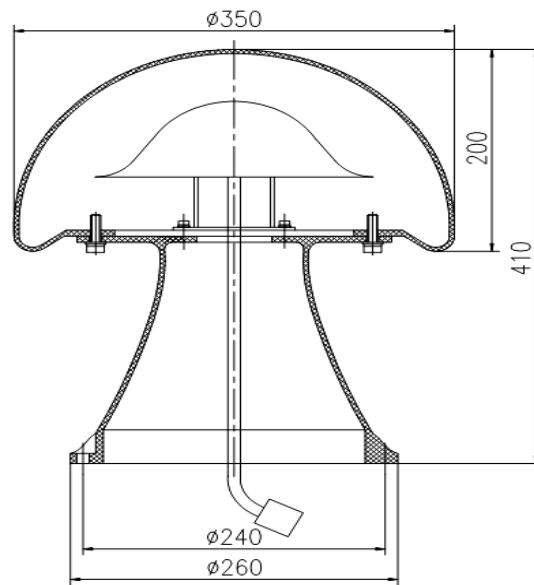

1. Example of Product

Model: 360102-OMG-0001

2. Dimension and Configuration

Radome	Fiberglass
Color	Standard green with white spot. Customized
Configurations	Mushroom decorative antenna and M6 anchor bolt
Radiation Type	Omni-directional
Connector	Cable
Dimensions	$\Phi 350 \times 410 \text{mm}$ the details are in the figure below.

3. Dimensions of diagram

4. Installation Steps

1. Embed M6 anchor bolt in the ground according to the whole site of pedestal of mushroom antenna.
 2. Install M6 nut, flat washer, spring washer, and then fasten the mushroom antenna on the ground.
- Note: In order to avoid damaging the cable, much attention should be paid to it when installing.