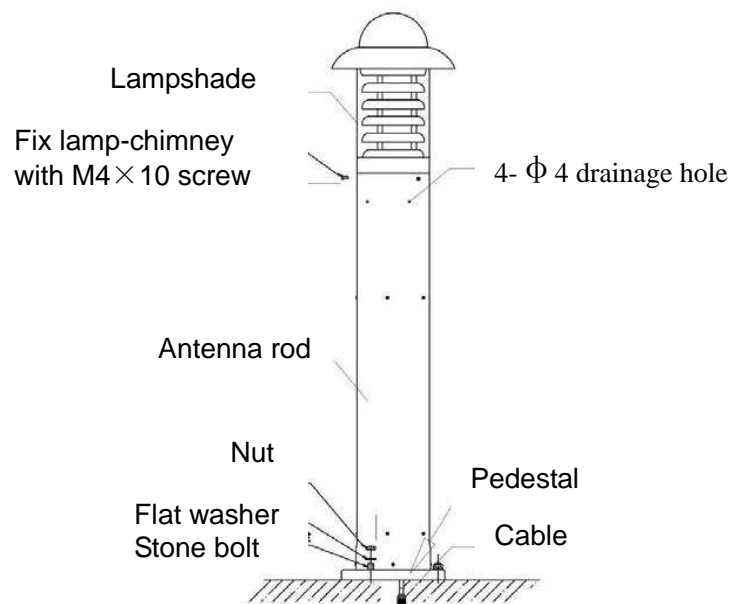

1.1 Example of Product

Model: 360105-CPD-0002

1.2 Dimensions and Configurations

Radome Material	Fiberglass ϕ 144*660mm
Standard color	Black polished
Lighting	Light can be on
Configurations	Lamp cap: CPD-0002 Dimensions of antenna pole: ϕ 144*660mm With pedestal and expansion screw
Elevation angle	8° ~23°
Connector Type	With cable
Dimensions	Total height: 950mm. The detailed dimensions is as follow:

1.3 Dimensions of diagram

1.4 Installation Steps

- ① Install the lawn lamp on the cement floor according to the stone bolt and fasten with flat washer&nut.
- ② Install the cable as the illustration.