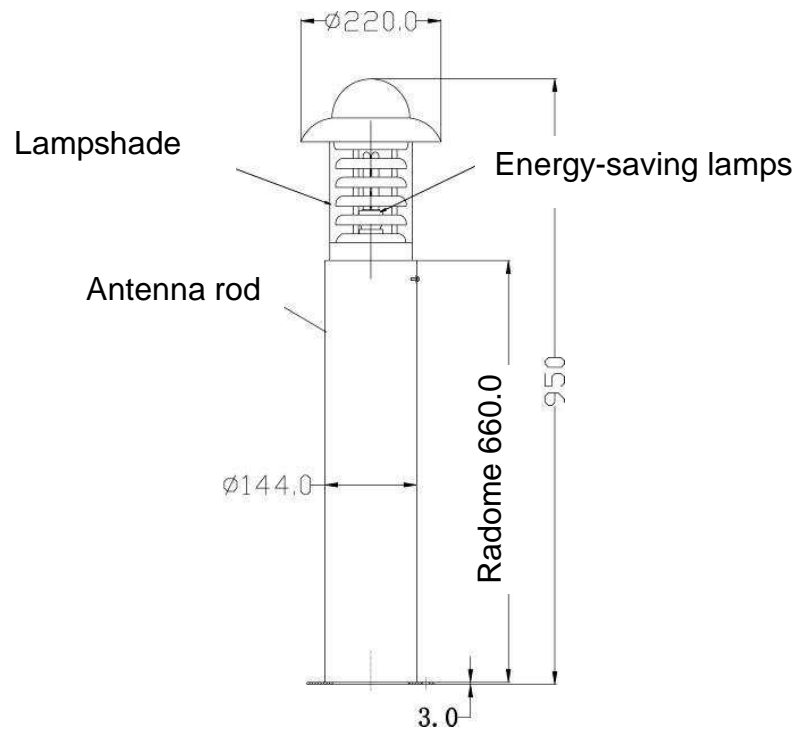

1.1 Example of Product

Model: 360105-CPD-0002

1.2 Dimensions and Configurations

Radome Material	Fiberglass ϕ 144*660mm
Standard color	Black polished
Lighting	Light can be on
Configurations	Lamp cap: CPD-0002 Dimensions of antenna pole: ϕ 144*660mm With pedestal and expansion screw
Elevation angle	8° ~23°
Connector Type	With cable
Dimensions	Total height: 950mm. The detailed dimensions is as follow:

1.3 Dimensions of diagram

1.4 Installation Steps

- ① Install the lawn lamp on the cement floor according to the stone bolt and fasten with flat washer&nut.
- ② Install the cable as the illustration.